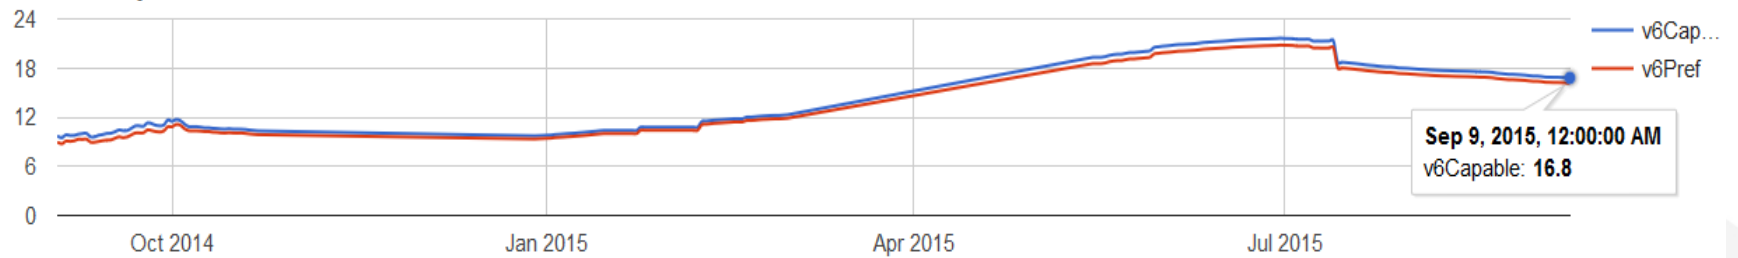

Summary for: 6147