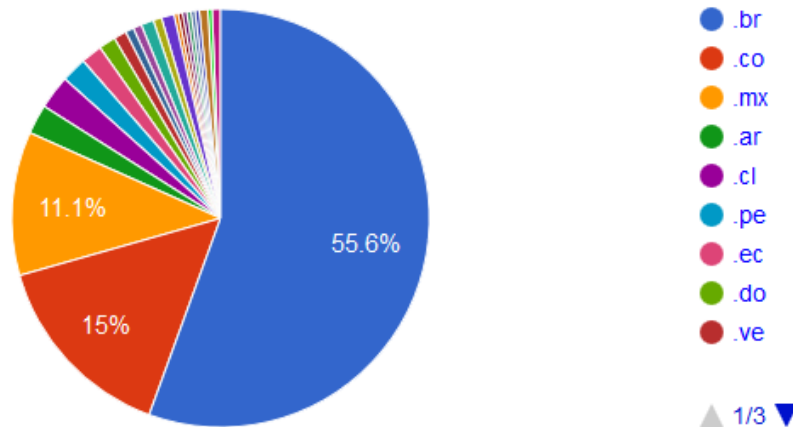

## IPv6 - Country Specific: PY

# | Estadísticas a nivel de contenido

Fuente: Propias de Lacnic

lacnic24 lacnog  
28/9 - 2/10 bogotá, colombia

# Current websites with AAAA

CC Distribution for current websites with AAAA (during last poll)