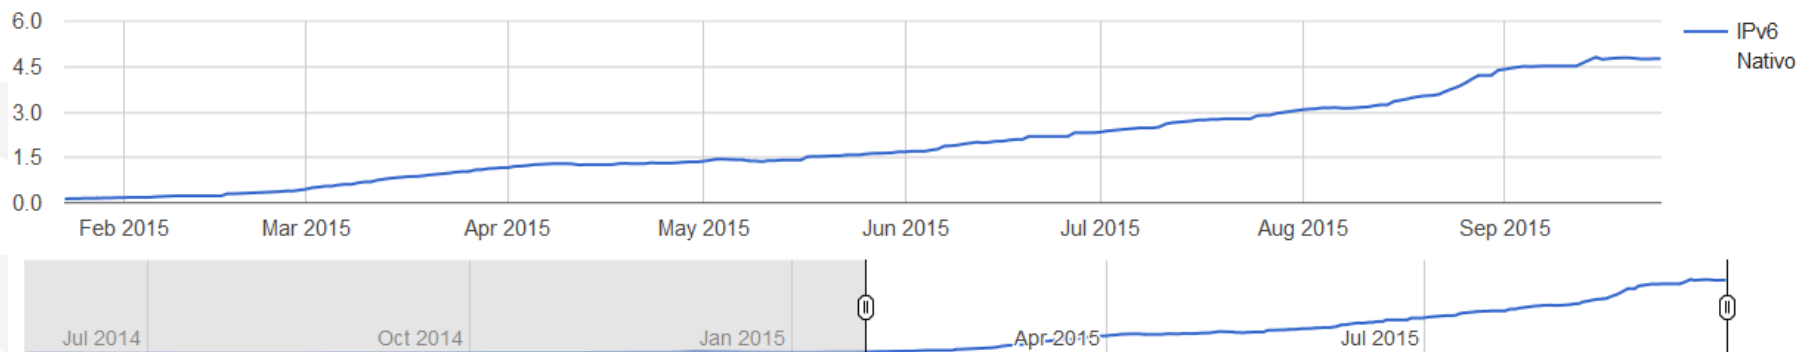

Sobre Brasil

IPv6 - Country Specific: BR

Brazil
IPv6 Adoption: **4.8%**
Latency / impact: **10ms / 0.03%**