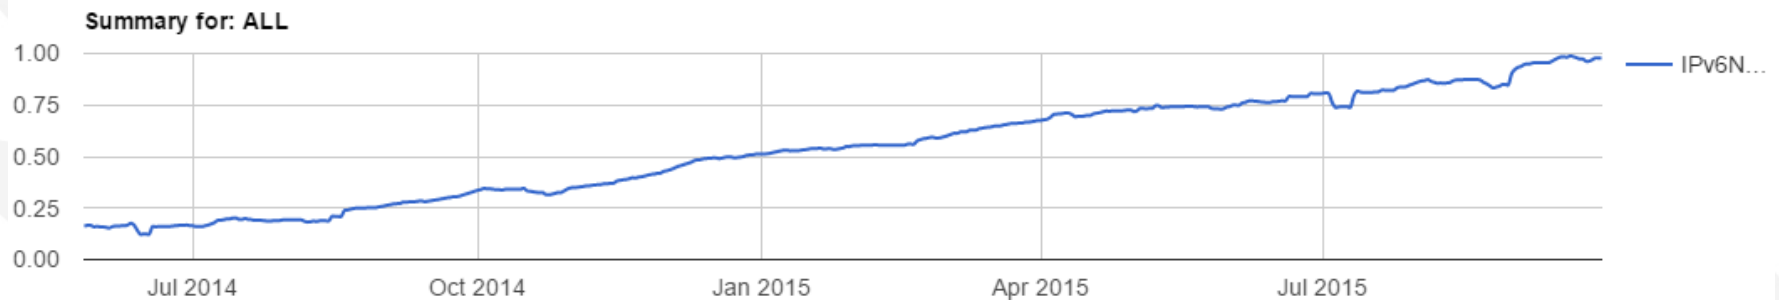

Estadística promedio Latam

<https://www.google.com/intl/en/ipv6/statistics.html>